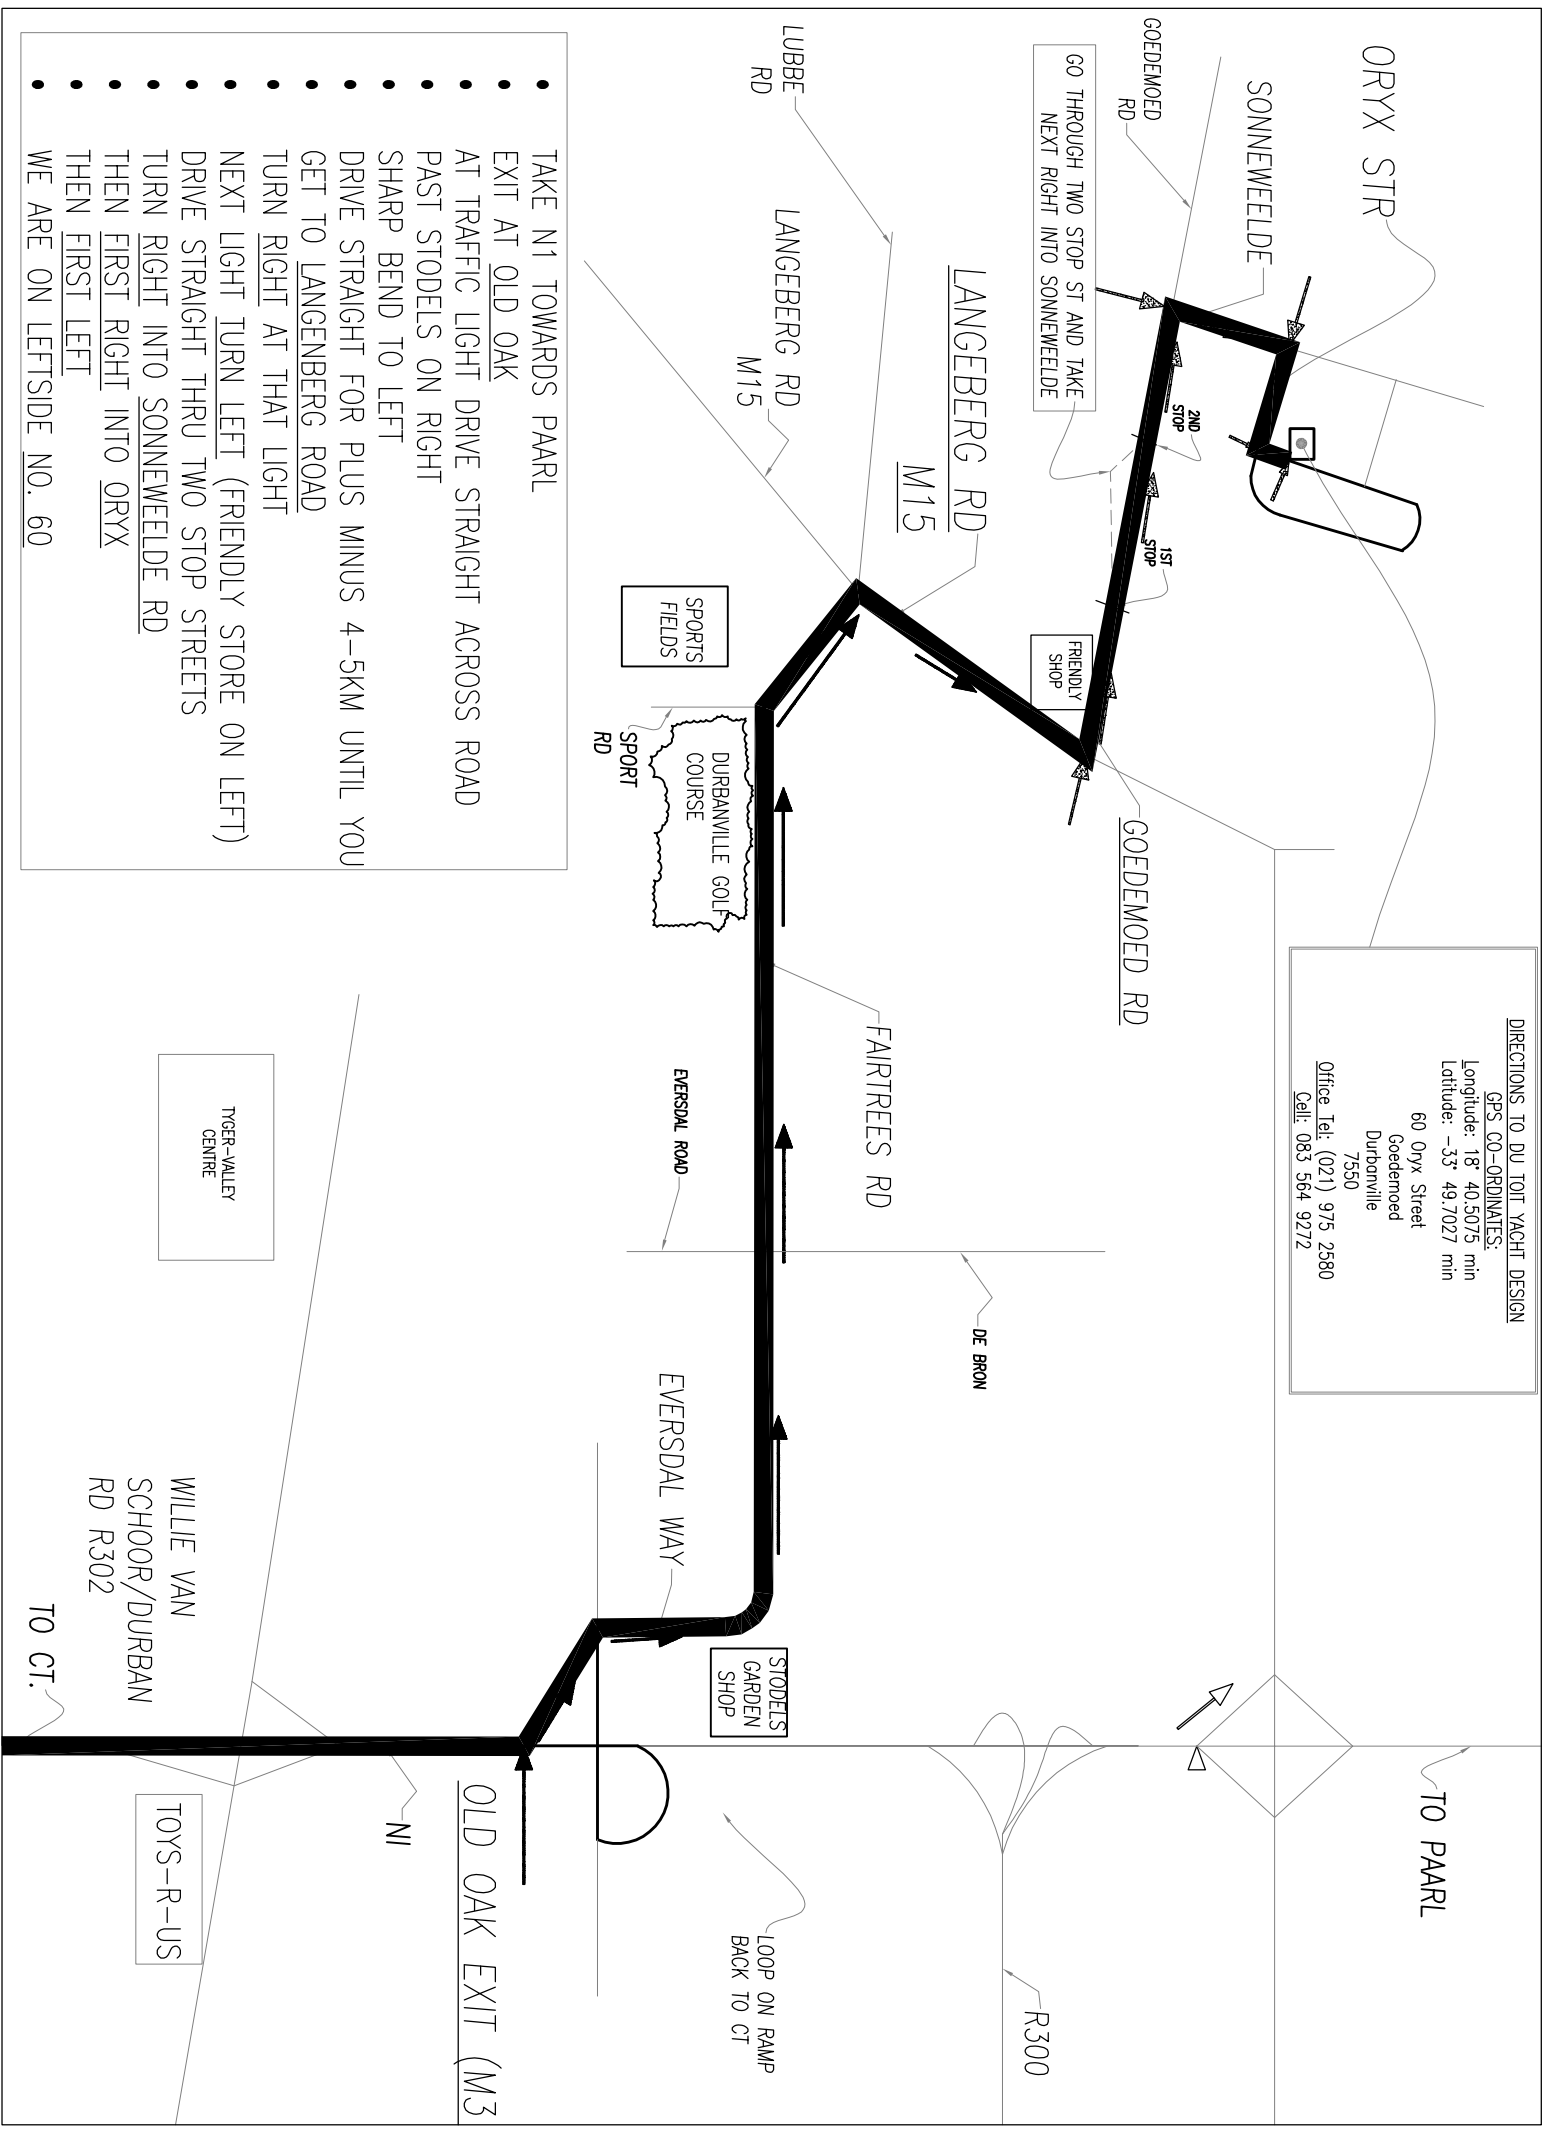

DIRECTIONS TO DU TOIT YACHT DESIGN  
 GPS CO-ORDINATES:  
 Longitude: 18° 40.5075 min  
 Latitude: -33° 49.7027 min  
 60 Oryx Street  
 Goedenmoed  
 Durbanville  
 7550  
 Office Tel: (021) 975 2580  
 Cell: 083 564 9272

- TAKE N1 TOWARDS PAARL
- EXIT AT OLD OAK
- AT TRAFFIC LIGHT DRIVE STRAIGHT ACROSS ROAD
- PAST STODELS ON RIGHT
- SHARP BEND TO LEFT
- DRIVE STRAIGHT FOR PLUS MINUS 4-5KM UNTIL YOU GET TO LANGENBERG ROAD
- TURN RIGHT AT THAT LIGHT
- NEXT LIGHT TURN LEFT (FRIENDLY STORE ON LEFT)
- DRIVE STRAIGHT THRU TWO STOP STREETS
- TURN RIGHT INTO SONNEWELDE RD
- THEN FIRST RIGHT INTO ORYX
- THEN FIRST LEFT
- WE ARE ON LEFTSIDE NO. 60

TIGER-VALLEY  
CENTRE

TOYS-R-US

WILLIE VAN  
SCHOOR/DURBAN  
RD R302

OLD OAK EXIT (M3)

N1

LOOP ON RAMP  
BACK TO CT

R300

TO PARL